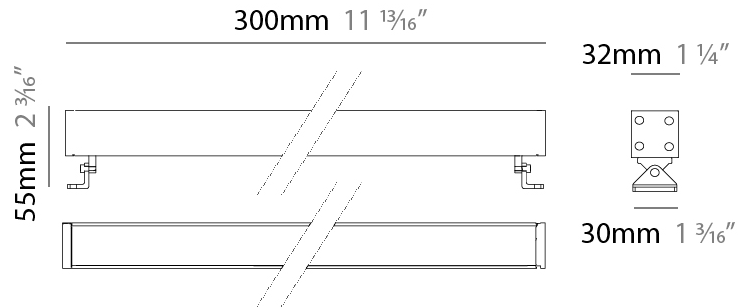

1. To build a product code in our configurator select the specify button on the base model # product page
2. To build a manual product code on this datasheet choose from the options listed below in blue font and add the suffix to the base model #

GENERAL

Series: Mini Corniche
Brand: Platek
Division: Exterior
Mounting Type: Surface
Mounting Location: Wall
Subcategory: Wallwash

PHYSICAL

Shape: Rectangle
Length (mm): 300
Length (in): 11 ¹³/₁₆"
Width (mm): 32
Width (in): 1 ¹/₄"
Extension (mm): 55
Extension (in): 2 ³/₁₆"
Light Distribution: Adjustable / Direct
Weight (kg): 1.2
Weight (lbs): 2.6
Screws: A4 stainless steel
Diffuser: Clear tempered glass
Gasket: Gore-Tex valve to prevent condensation inside the fitting.
Fixture Finish: [BLK](#) / [WHI](#) / [GRY](#) / [COR](#) / [ANT](#) / [BRZ](#)
Fixture Material: Extruded Aluminum

ELECTRICAL

Lamp Type: LED
Total Output Wattage (W): 11.5
Dimming: Bluetooth technology or DMX
Driver Included: No
Driver Location: Remote
Driver Type: Constant Current - Universal
Driver Class: Class 2
Input Voltage (V): 120 - 277
Constant Current (MA): 500

LED

Number of LEDs: 8
Color Temperature (°K): RGBW
CRI: >80 CRI
Lamp Life (hrs): 60000
Special LEDs offerings: RGBW

OPTICAL

Optic°: [26](#) / [40](#) / [ELL](#)

RATINGS AND CERTIFICATIONS

Certified By: Certified for North American Standards
IP rating: IP65
IK Rating: IK07
Bug Rating: B1 U0 G0
Upon Request: Higher Maximum Ambient Temperature