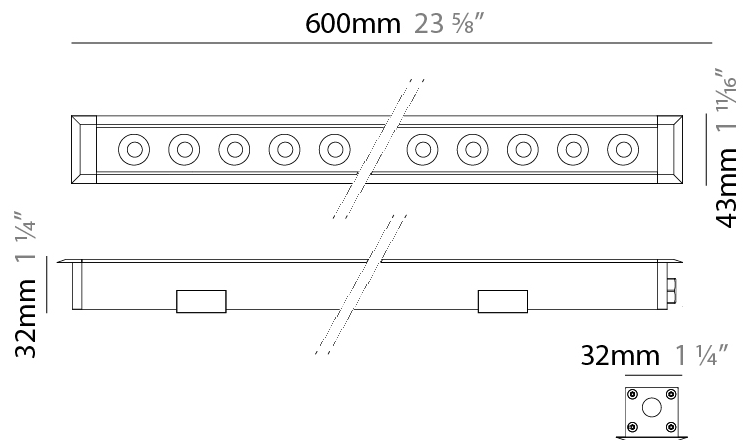

MINI CORNICHE RECESSED

E9I638- _____ - _____
base number   Finish Options   Lens Options

1. To build a product code in our configurator select the specify button on the base model # product page
2. To build a manual product code on this datasheet choose from the options listed below in blue font and add the suffix to the base model #

GENERAL

Series: Mini Corniche
Brand: Platek
Division: Exterior
Mounting Type: Recessed
Mounting Location: In-Ground
Subcategory: Walk Over

PHYSICAL

Shape: Rectangle
Length (mm): 620
Length (in): 24 7/16
Width (mm): 43
Width (in): 1 11/16
Depth (mm): 32
Depth (in): 1 1/4
Light Distribution: Uplight
Diffuser: Tempered Glass - 5mm / 3/16" thick
Gasket: Gore-Tex valve to prevent condensation
Fixture Finish: BLK / WHI / GRY / COR / ANT / BRZ
Fixture Material: Extruded Aluminum

ELECTRICAL

Lamp Type: LED
Total Output Wattage (W): 23
Dimming: Bluetooth technology or DMX
Control Gear: DMX
Driver Included: No
Driver Location: Remote
Driver Type: Constant Current - Universal
Driver Class: Class 2
Input Voltage (V): 120 - 277
Constant Current (MA): 500

LED

Number of LEDs: 16
Color Temperature (°K): RGBW
CRI: >80 CRI
Lamp Life (hrs): 60000
Special LEDs offerings: RGBW

OPTICAL

Optic°: 28 / 47 / ELL

RATINGS AND CERTIFICATIONS

Certified By: Certified for North American Standards
IP rating: IP67
IK Rating: IK07
Bug Rating: B1 U0 G0
Upon Request: Higher Maximum Ambient Temperature