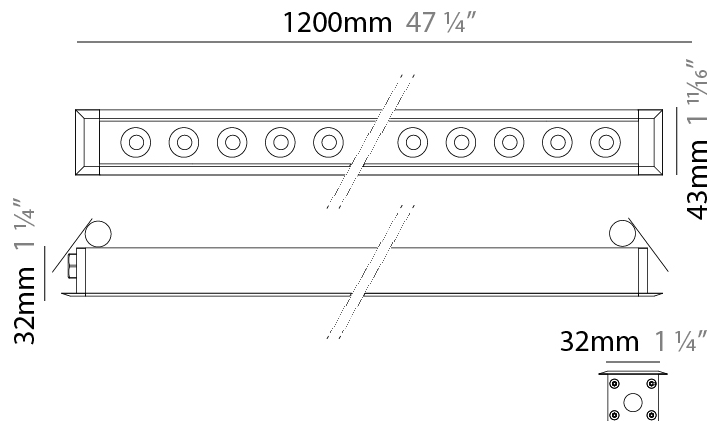

GENERAL

Series: Mini Corniche
Brand: Platek
Division: Exterior
Mounting Type: Recessed
Mounting Location: Ceiling
Subcategory: Downlight

PHYSICAL

Shape: Rectangle
Length (mm): 1220
Length (in): 48 1/2
Width (mm): 43
Width (in): 1 3/4
Height (mm): 32
Height (in): 1 1/4
Ceiling Thickness (mm): 2 - 13
Ceiling Thickness (in): 1/16 - 1/2
Light Distribution: Downlight
Weight (kg): 2.7
Weight (lbs): 5.9
Diffuser: Clear tempered glass
Gasket: Gore-Tex valve to prevent condensation
Fixture Finish: [BLK](#) / [WHI](#) / [GRY](#) / [COR](#) / [ANT](#) / [BRZ](#)
Fixture Material: Extruded Aluminum
Cut-out Measurements: 36mm / 1 7/16" x 1210mm / 47 5/8"

ELECTRICAL

Lamp Type: LED
Total Output Wattage (W): 46
Dimming: Bluetooth technology or DMX
Control Gear: DMX
Driver Included: No
Driver Location: Remote
Driver Type: Constant Current - Universal
Driver Class: Class 2
Input Voltage (V): 120 - 277
Constant Current (MA): 500

LED

Number of LEDs: 32
Color Temperature (°K): RGBW
CRI: >80 CRI
Lamp Life (hrs): 60000
Special LEDs offerings: RGBW

OPTICAL

Optic°: [26](#) / [40](#) / [ELL](#)

RATINGS AND CERTIFICATIONS

Certified By: Certified for North American Standards
IP rating: IP65
IK Rating: IK07
Bug Rating: B1 U0 G0
Upon Request: Higher Maximum Ambient Temperature