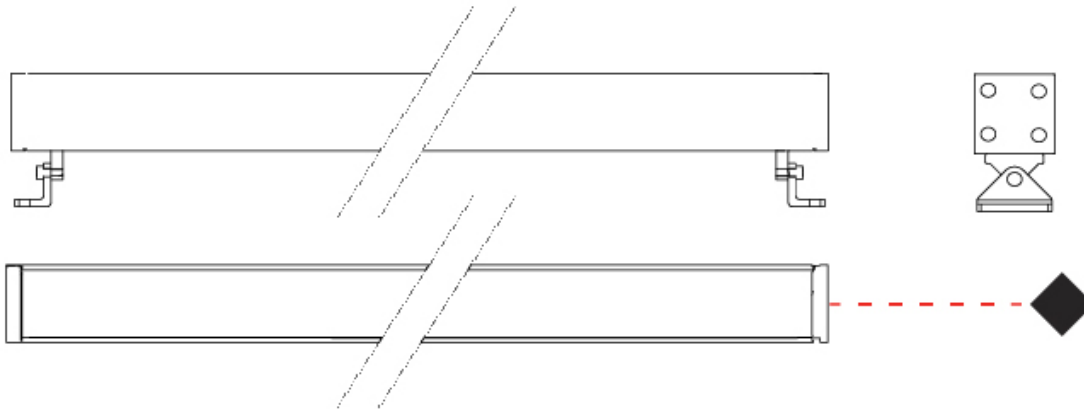

MINI CORNICHE SURFACE

E9W592-

PROJECT

TYPE

SPECIFIER

QUANTITY

DATE

E