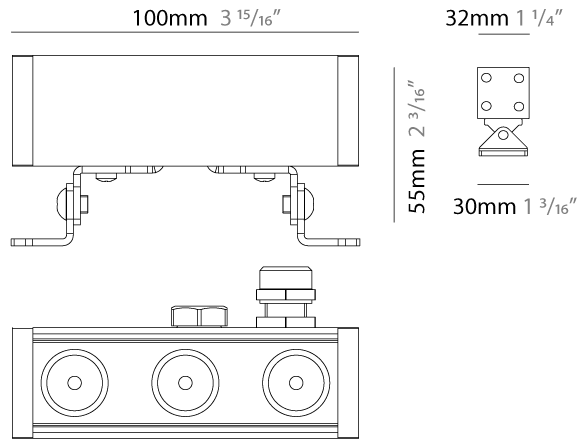

GENERAL

Series: Mini Corniche
Brand: Platek
Division: Exterior
Mounting Type: Surface
Mounting Location: Wall
Subcategory: Wallwash

PHYSICAL

Shape: Rectangle
Length (mm): 100
Length (in): 3 ¹⁵/₁₆
Width (mm): 32
Width (in): 1 ¹/₄
Height (mm): 32
Height (in): 1 ¹/₄
Extension (mm): 55
Extension (in): 2 ³/₁₆
Light Distribution: Adjustable / Direct
Weight (kg): 1.2
Weight (lbs): 2.6
Screws: A4 stainless steel
Diffuser: Clear tempered glass
Gasket: Gore-Tex valve to prevent condensation inside the fitting.
Fixture Finish: BLK / WHI / GRY / COR / ANT / BRZ
Fixture Material: Extruded Aluminum

ELECTRICAL

Lamp Type: LED
Total Output Wattage (W): 6
Dimming: Bluetooth technology or DMX
Control Gear: DMX
Driver Included: No
Driver Location: Remote
Driver Type: Constant Current - Universal
Driver Class: Class 2
Input Voltage (V): 120 - 277
Constant Current (MA): 500

LED

Number of LEDs: 4
Color Temperature (°K): RGBW
CRI: >80 CRI
Lamp Life (hrs): 60000
Special LEDs offerings: RGBW

OPTICAL

Optic°: 26 / 40 / ELL

RATINGS AND CERTIFICATIONS

Certified By: Certified for North American Standards
IP rating: IP65
IK Rating: IK07
Bug Rating: B1 U0 G0
Upon Request: Higher Maximum Ambient Temperature

PROJECT
TYPE
SPECIFIER
QUANTITY
DATE