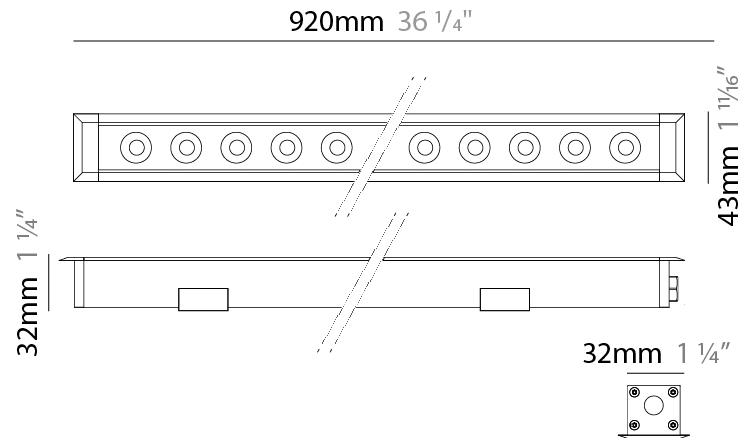

PROJECT
TYPE
SPECIFIER
QUANTITY
DATE

MINI CORNICHE RECESSED

E91640- _____ - _____
base number   Finish   Lens
                         Options   Options

1. To build a product code in our configurator select the specify button on the base model # product page
2. To build a manual product code on this datasheet choose from the options listed below in blue font and add the suffix to the base model #

GENERAL

Series: Mini Corniche
Brand: Platek
Division: Exterior
Mounting Type: Recessed
Mounting Location: In-Ground
Subcategory: Walk Over

PHYSICAL

Shape: Rectangle
Length (mm): 920
Length (in): 36 1/4
Width (mm): 43
Width (in): 1 5/8
Height (mm): 32
Diffuser: Tempered Glass - 5mm / 3/16" thick
Gasket: Gore-Tex valve to prevent condensation inside the fitting.
Fixture Finish: [BLK](#) / [WHI](#) / [GRY](#) / [COR](#) / [ANT](#) / [BRZ](#)
Fixture Material: Extruded Aluminum

ELECTRICAL

Lamp Type: LED
Total Output Wattage (W): 35
Dimming: Bluetooth technology or DMX
Control Gear: DMX
Driver Included: No
Driver Location: Remote
Driver Type: Constant Current - Universal
Driver Class: Class 2
Input Voltage (V): 120 - 277
Constant Current (MA): 500

LED

Number of LEDs: 24
Color Temperature (°K): RGBW
CRI: >80 CRI
Lamp Life (hrs): 60000
Special LEDs offerings: RGBW

OPTICAL

Optic°: [28](#) / [47](#) / [ELL](#)

RATINGS AND CERTIFICATIONS

Certified By: Certified for North American Standards
IP rating: IP65
IK Rating: IK07
Bug Rating: B1 U0 G0
Upon Request: Higher Maximum Ambient Temperature