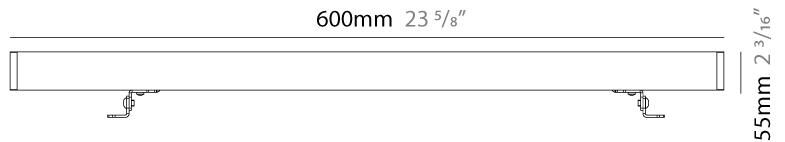

GENERAL

Series: Mini Corniche
Brand: Platek
Division: Exterior
Mounting Type: Surface
Mounting Location: Wall
Subcategory: Wallwash

PHYSICAL

Shape: Rectangle
Length (mm): 600
Length (in): 23 ⁵/₈"
Width (mm): 32
Width (in): 1 ¹/₄"
Height (mm): 32
Height (in): 1 ¹/₄"
Extension (mm): 55
Extension (in): 2 ³/₁₆"
Light Distribution: Adjustable / Direct
Weight (kg): 1.8
Weight (lbs): 4.0
Screws: A4 stainless steel
Diffuser: Clear tempered glass
Gasket: Gore-Tex valve to prevent condensation inside the fitting.
Fixture Finish: BLK / WHI / GRY / COR / ANT / BRZ
Fixture Material: Extruded Aluminum

ELECTRICAL

Lamp Type: LED
Total Output Wattage (W): 23
Dimming: Bluetooth technology or DMX
Control Gear: DMX
Driver Included: No
Driver Location: Remote
Driver Type: Constant Current - Universal
Driver Class: Class 2
Input Voltage (V): 120 - 277
Constant Current (MA): 500

LED

Number of LEDs: 16
Color Temperature (°K): RGBW
CRI: >80 CRI
Lamp Life (hrs): 60000
Special LEDs offerings: RGBW

OPTICAL

Optic°: 26 / 40 / ELL

RATINGS AND CERTIFICATIONS

Certified By: Certified for North American Standards
IP rating: IP65
IK Rating: IK07
Bug Rating: B1 U0 G0
Upon Request: Higher Maximum Ambient Temperature

PROJECT
TYPE
SPECIFIER
QUANTITY
DATE