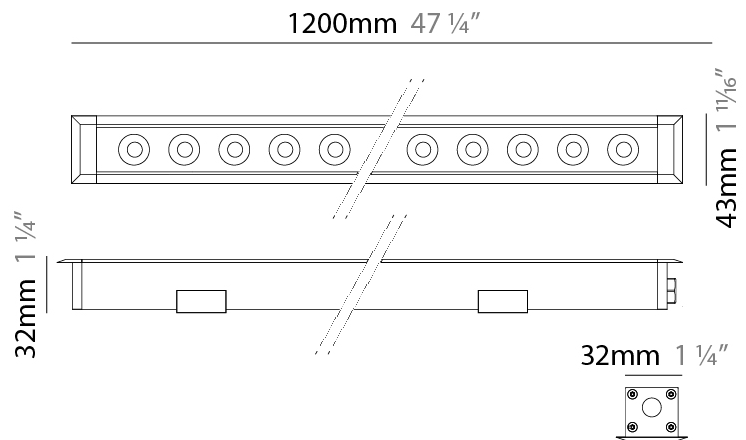

MINI CORNICHE RECESSED

E91639-

base number   Finish Options   Lens Options

1. To build a product code in our configurator select the specify button on the base model # product page
2. To build a manual product code on this datasheet choose from the options listed below in blue font and add the suffix to the base model #

GENERAL

Series: Mini Corniche
Brand: Platek
Division: Exterior
Mounting Type: Recessed
Mounting Location: In-Ground
Subcategory: Walk Over

PHYSICAL

Shape: Rectangle
Length (mm): 1220
Length (in): 48 1/2
Width (mm): 43
Width (in): 1 5/8
Height (mm): 32
Height (in): 1 1/2
Light Distribution: Uplight
Screws: A4 stainless steel
Diffuser: Clear tempered glass
Gasket: Gore-Tex valve to prevent condensation
Fixture Finish: [BLK / WHI / GRY / COR / ANT / BRZ](#)
Fixture Material: Extruded Aluminum

ELECTRICAL

Lamp Type: LED
Total Output Wattage (W): 46
Dimming: Bluetooth technology or DMX
Control Gear: DMX
Driver Included: No
Driver Location: Remote
Driver Type: Constant Current - Universal
Driver Class: Class 2
Input Voltage (V): 120 - 277
Constant Current (MA): 500

LED

Number of LEDs: 32
Color Temperature (°K): RGBW
CRI: >80 CRI
Lamp Life (hrs): 60000
Special LEDs offerings: RGBW

OPTICAL

Optic°: [26 / 47 / ELL](#)

RATINGS AND CERTIFICATIONS

Certified By: Certified for North American Standards
IP rating: IP67
IK Rating: IK07
Bug Rating: B1 U0 G0
Upon Request: Higher Maximum Ambient Temperature